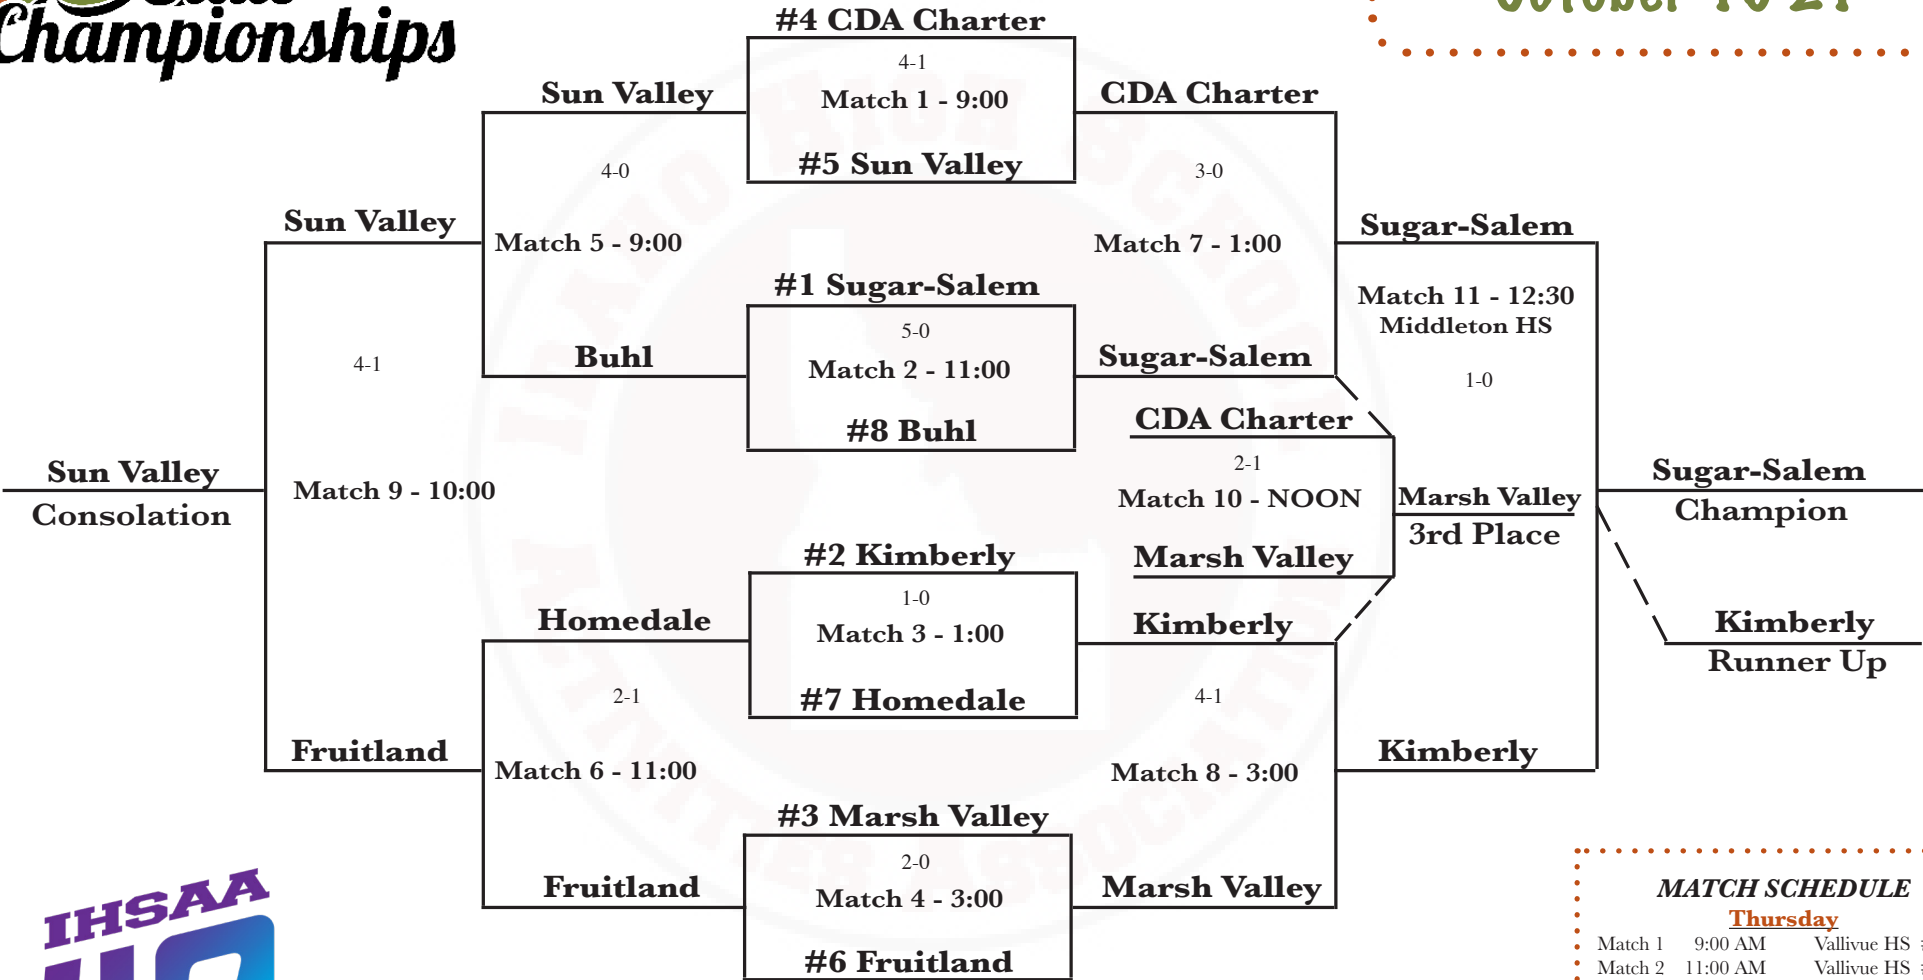

3A Girls

Vallivue HS, Caldwell
October 19-21

1-2B - Bonners Ferry
3-2 OT
3B - Fruitland
State Play-In Match

4C - Buhl
2-0
5B - American Falls
State Play-In Match

MATCH SCHEDULE

Thursday		
Match 1	9:00 AM	Vallivue HS #2
Match 2	11:00 AM	Vallivue HS #2
Match 3	1:00 PM	Vallivue HS #2
Match 4	3:00 PM	Vallivue HS #2
Friday		
Match 5	9:00 AM	Vallivue HS #2
Match 6	11:00 AM	Vallivue HS #2
Match 7	1:00 PM	Vallivue HS #2
Match 8	3:00 PM	Vallivue HS #2
Saturday		
Match 9	10:00 AM	Vallivue HS #2
Match 10	NOON	Vallivue HS #2
Match 11	12:30 PM	Middleton HS